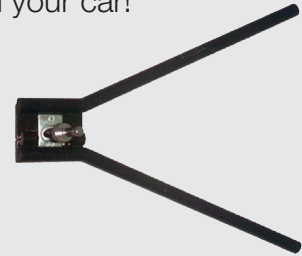

Vehicle Base

For a mobile option. Have your signage go with you and your car!